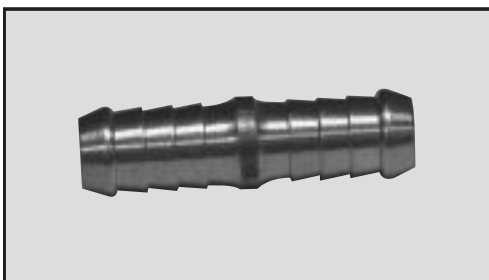

Part Number	Hose to Hose Joiner
TFP7-316	3/16 Hose Joiner
TFP7-14	1/4 Hose Joiner
TFP7-516	5/16 Hose Joiner
TFP7-38	3/8 Hose Joiner
TFP7-12	1/2 Hose Joiner
TFP7-34	3/4 Hose Joiner