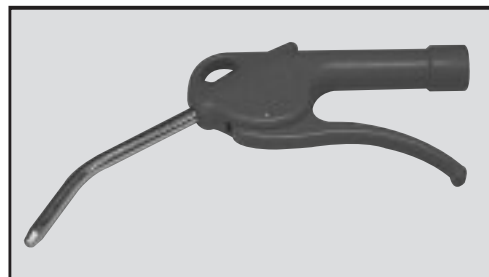

# Brass Water / Air Fittings

Part Number	Adjustable Hose Clips
HC0816	8-16 Norma Hose Clips
HC1320	13-20 Norma Hose Clips
HC1524	15-24 Norma Hose Clips

Part Number	Air Gun
JBG	Blow Gun (Red) Air Boy

Part Number	Male 3 1/2" Extension Connectors
TFP4M2	1/4 BSP X 1/8 Ext. Conn.
TFP4M4	1/4 BSP x 1/4 Ext. Conn.

Part Number	Male to Female Reducing Bushes
TF24-1418	1/4 X 1/8 Red Bush
TF24-3818	3/8 x 1/8 Red Bush
TF24-3814	3/8 x 1/4 Red Bush
TF24-1214	1/2 x 1/4 Red Bush
TF24-1238	1/2 x 3/8 Red Bush
TF24-3414	3/4 x 1/4 Red Bush
TF24-3438	3/4 x 3/8 Red Bush
TF24-3412	3/4 x 1/2 Red Bush
TF24-1012	1 x 1/2 Red Bush
TF24-1034	1 x 3/4 Red Bush