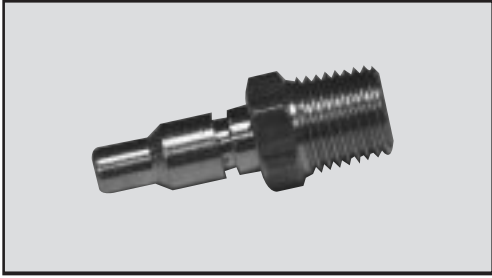

# Brass Water / Air Fittings

Part Number	Female Tee - BSP
TF35-18	1/8 Female Tee
TF35-14	1/4 Female Tee
TF35-38	3/8 Female Tee
TF35-12	1/2 Female Tee
TF35-34	3/4 Female Tee

Part Number	Female Cross - BSP
TF37-14	1/4 Female Cross

Part Number	Male to Male Elbow - BSP
TF48-1818	M1/8 - M1/8 90 Elbow
TF48-1414	M1/4 - M1/4 90 Elbow
TF48-3838	M3/8 - M3/8 90 Elbow
TF48-3814	M3/8 - M1/4 90 Elbow

Part Number	BSP Taper Plug
TF64-18	1/8 Taper Plug
TF64-14	1/4 Taper Plug
TF64-38	3/8 Taper Plug
TF64-12	1/2 Taper Plug
TF64-34	3/4 Taper Plug
TF64-10	1" Taper Plug

Part Number	310 Series Coupler with Male BSP Thread
TF310-M2	1/8 Male Coupler
TF310-M4	1/4 Male Coupler
TF310-M6	3/8 Male Coupler
TF310-M8	1/2 Male Coupler

# Brass Water / Air Fittings

Brass Water / Air Fittings

Part Number	310 Series Coupler with Female BSP Thread
TF310-F4	1/4 Female Coupler
TF310-F6	3/8 Female Coupler
TF310-F8	1/2 Female Coupler

Part Number	310 Series Snap on with Male BSP Thread
TF31-M2	1/8 Male Adapter
TF31-M4	1/4 Male Adapter
TF31-M6	3/8 Male Adapter
TF31-M8	1/2 Male Adapter